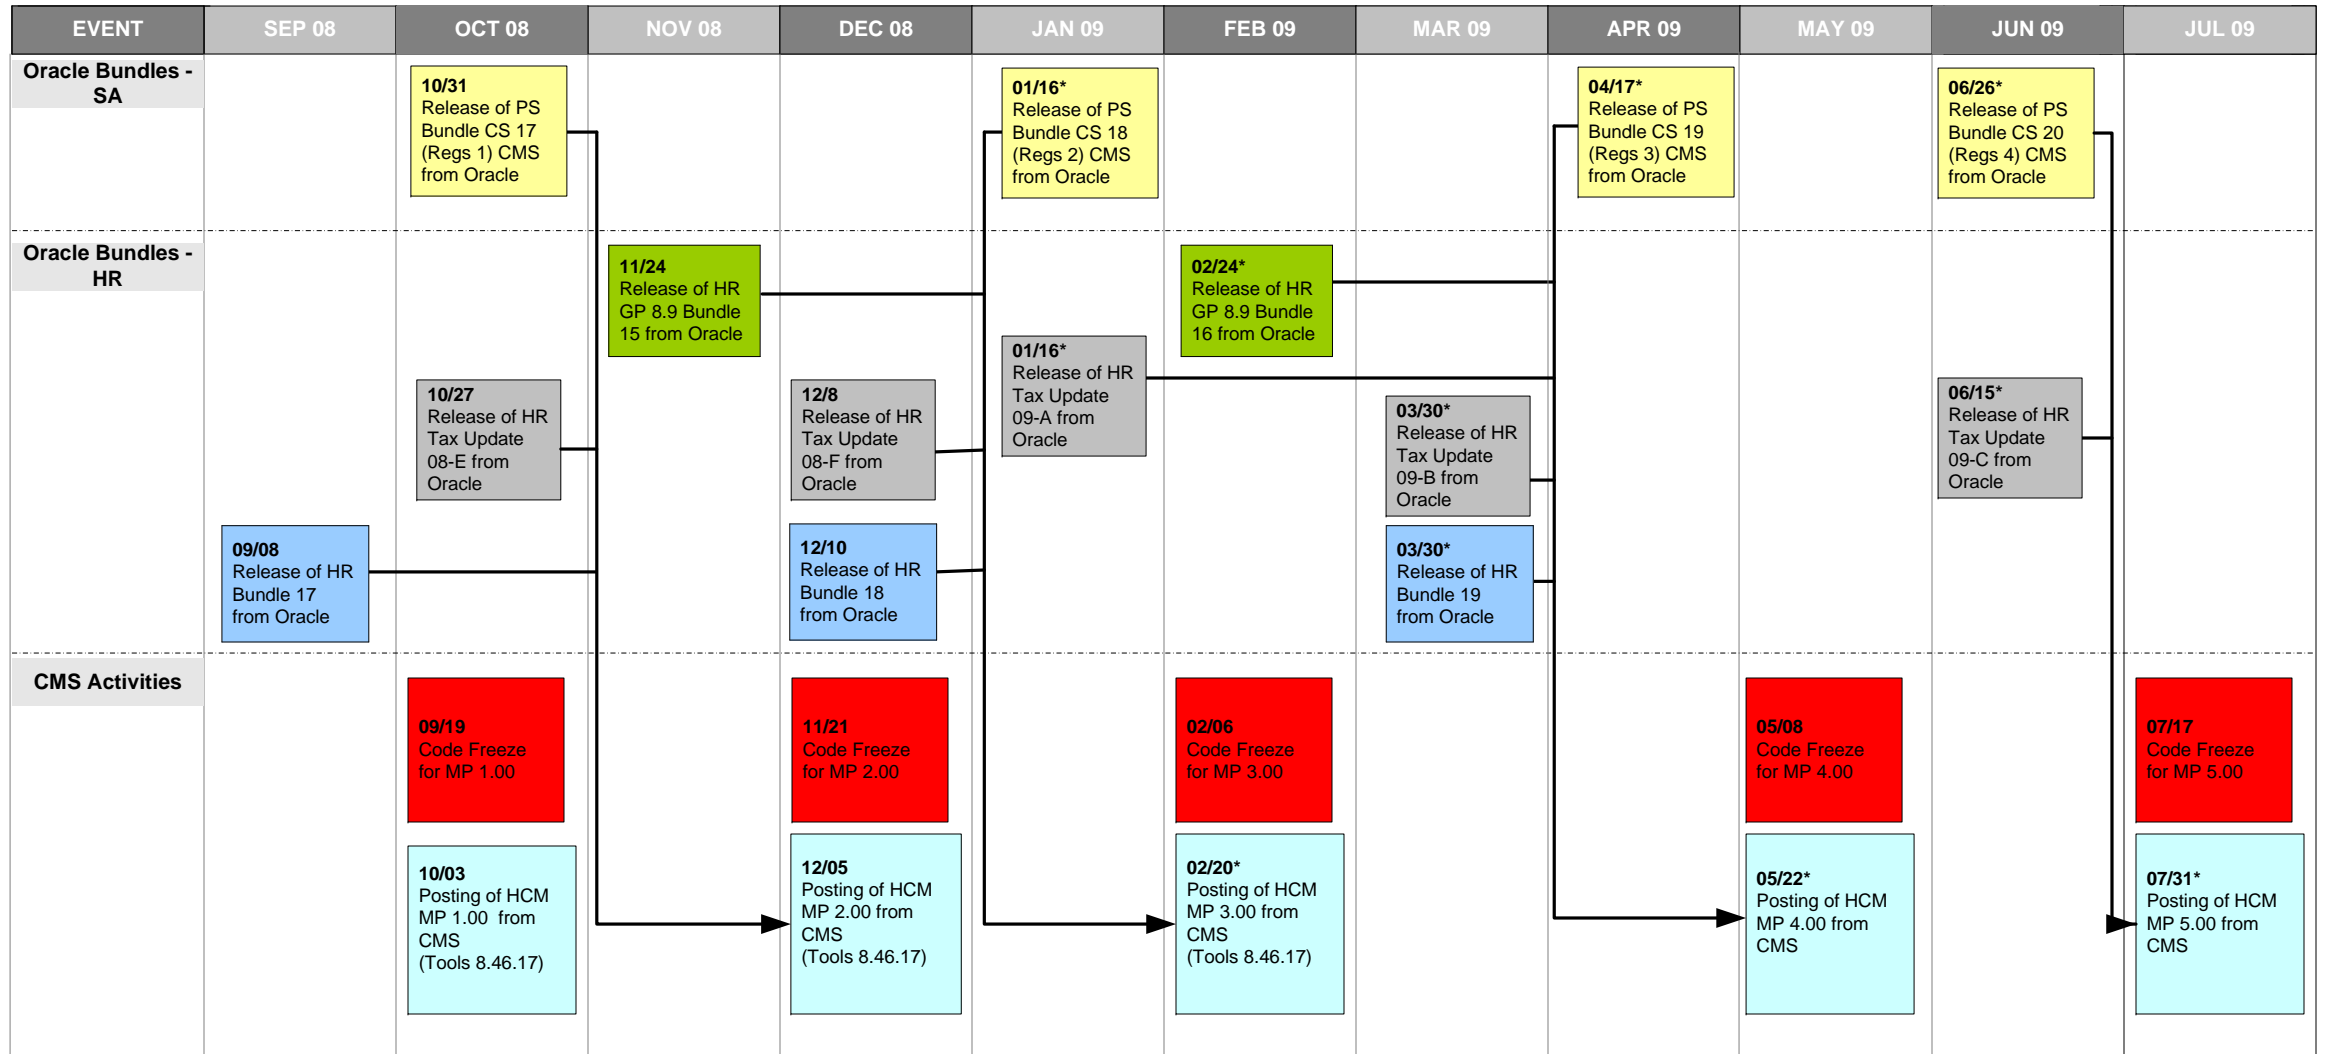

CMS HCM MAINTENANCE PACKS TIMELINE 2008-2009

*The 2009 dates are projected. If the dates are different once we receive the actual posting dates from Oracle, the timeline will be updated. All contents of the Maintenance Packs will be considered based on size, timing, and regulatory requirements.