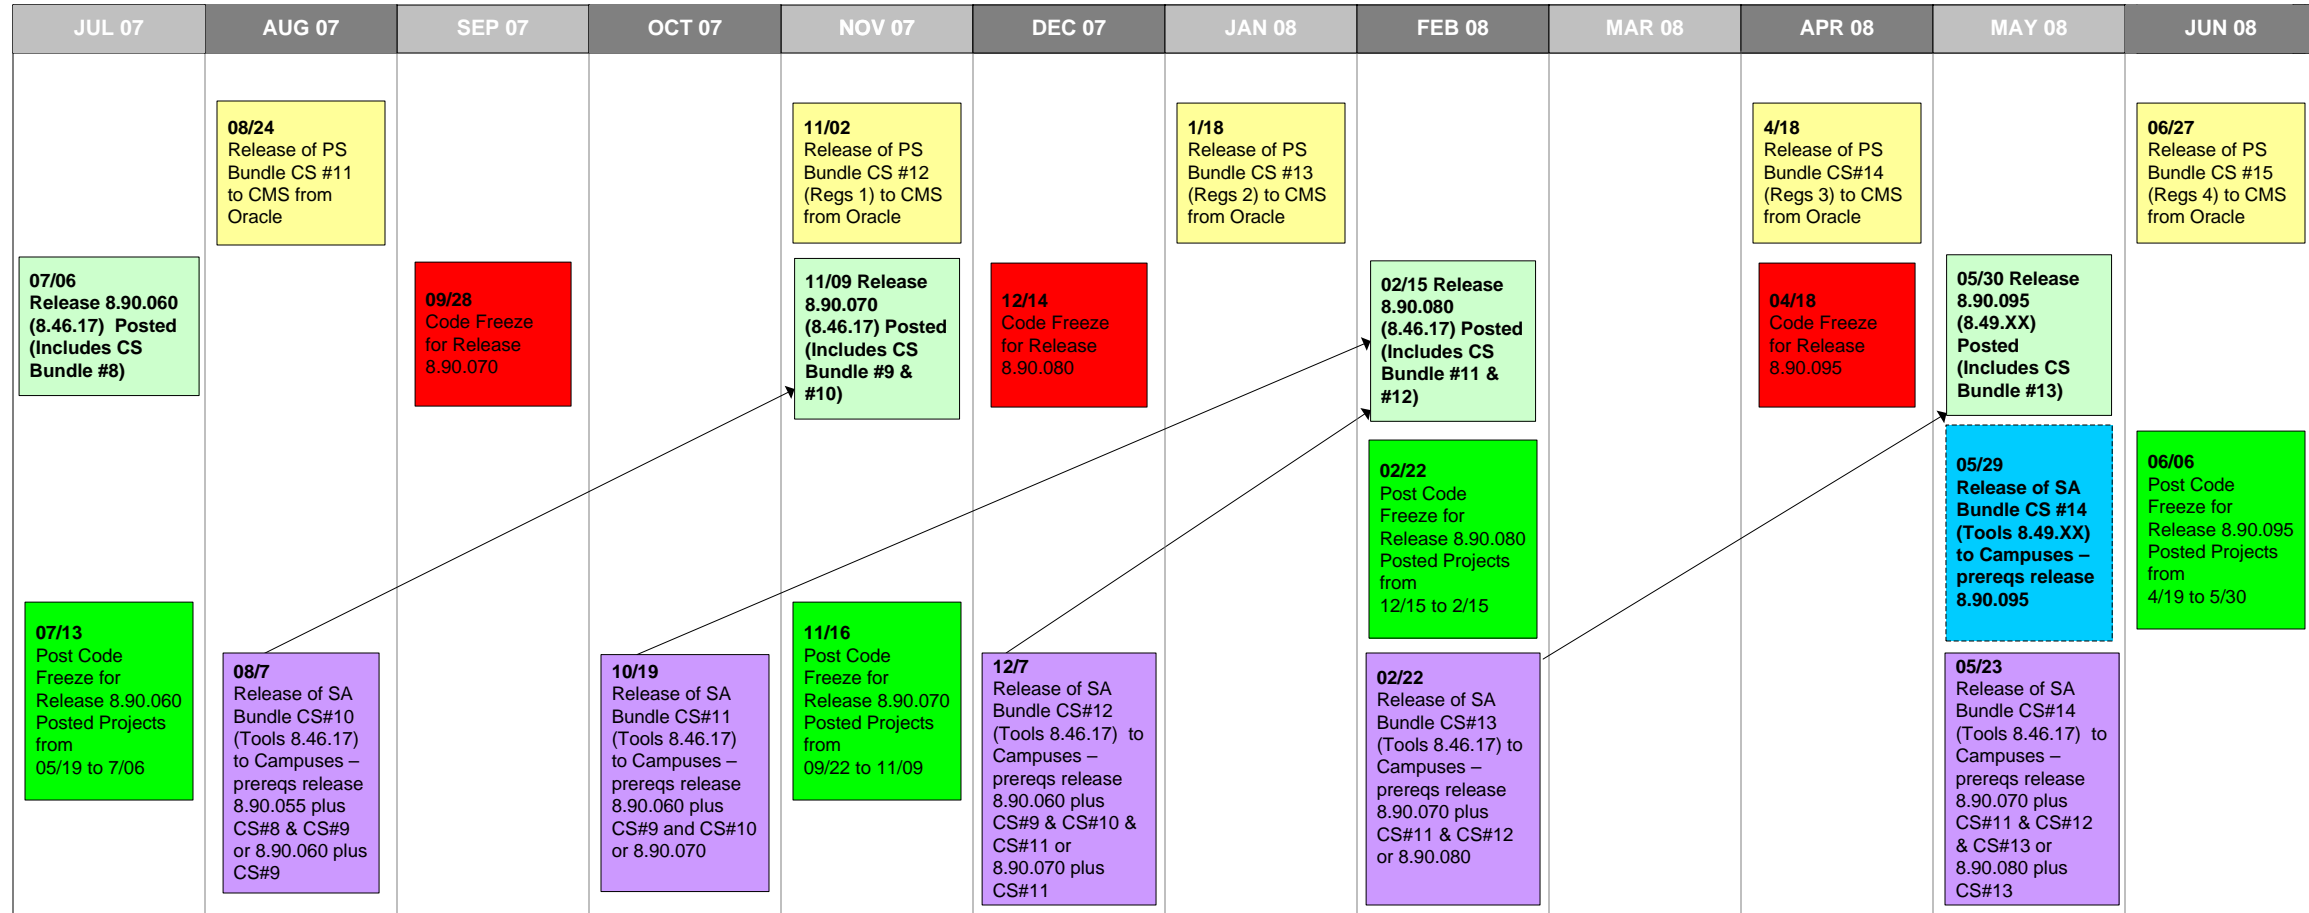

CMS STUDENT ADMINISTRATION v8.9 TIMELINE 2007-2008

Baseline Releases - As subsequent baseline releases are approved, this time line will be updated.

- Modifications
- PS Bundles
- Code Freeze
- Post Code Freeze
- Release of PS Bundles to Campus (8.46.17)
- Release of PS Bundles to Campus (8.49.XX)